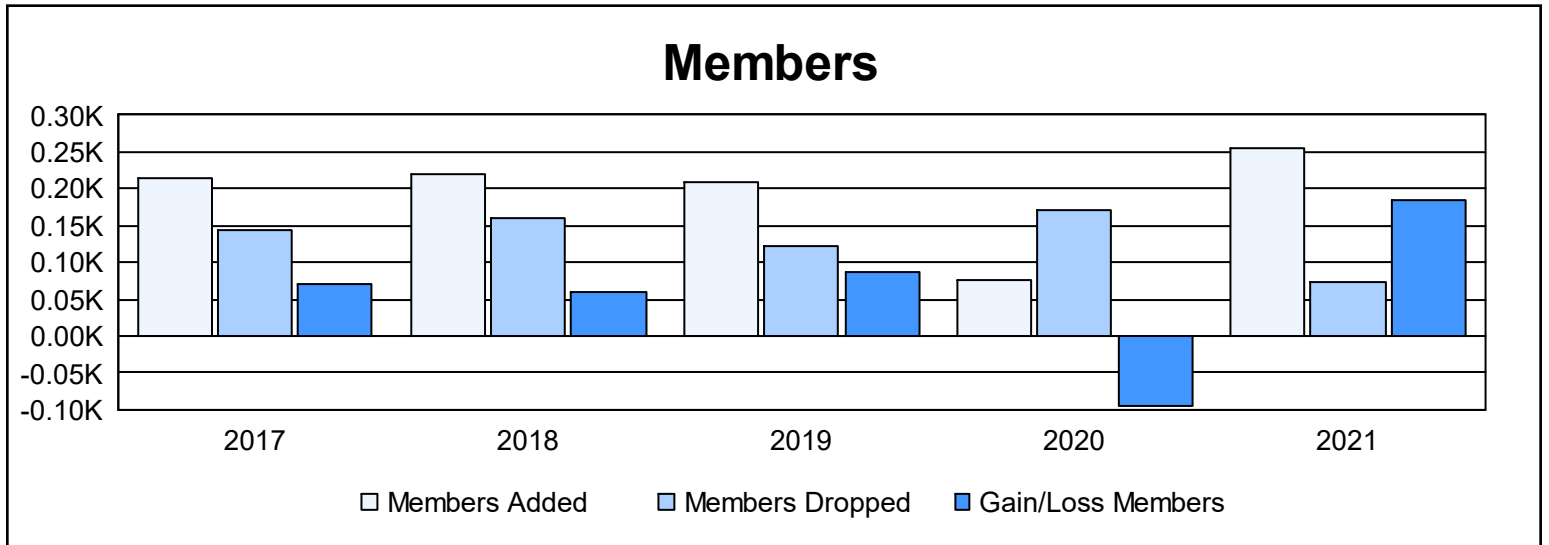

Year	New Clubs	Dropped Clubs	Gain/ Loss Clubs	New Members	Charter Members	Reinstate Members	Transfer Members	Total Member Added	Total Members Dropped	Gain/ Loss Members
2016-2017	3	0	3	134	66	6	8	214	144	70
2017-2018	3	0	3	129	67	24	1	221	160	61
2018-2019	3	1	2	135	66	3	5	209	121	88
2019-2020	1	1	0	55	19	1	1	76	170	-94
2020-2021	2	0	2	203	46	1	6	256	72	184
<b>Average</b>	<b>2</b>	<b>0</b>	<b>2</b>	<b>131</b>	<b>53</b>	<b>7</b>	<b>4</b>	<b>195</b>	<b>133</b>	<b>62</b>

### Membership Composition June 2021 Cumulative