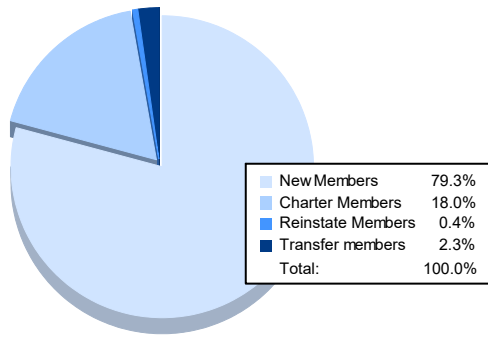

Year	New Clubs	Dropped Clubs	Gain/ Loss Clubs	New Members	Charter Members	Reinstate Members	Transfer Members	Total Member Added	Total Members Dropped	Gain/ Loss Members
2016-2017	3	0	3	134	66	6	8	214	144	70
2017-2018	3	0	3	129	67	24	1	221	160	61
2018-2019	3	1	2	135	66	3	5	209	121	88
2019-2020	1	1	0	55	19	1	1	76	170	-94
2020-2021	2	0	2	203	46	1	6	256	72	184
<b>Average</b>	<b>2</b>	<b>0</b>	<b>2</b>	<b>131</b>	<b>53</b>	<b>7</b>	<b>4</b>	<b>195</b>	<b>133</b>	<b>62</b>

### Membership Composition June 2021 Cumulative