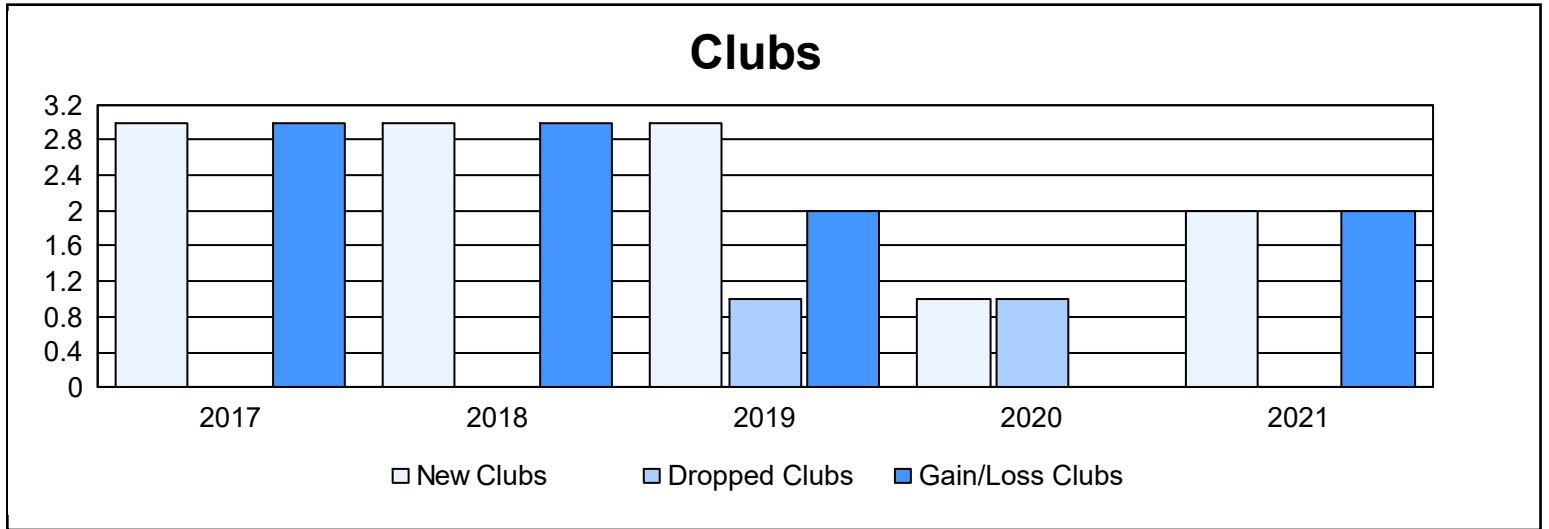

Year	New Clubs	Dropped Clubs	Gain/ Loss Clubs	New Members	Charter Members	Reinstate Members	Transfer Members	Total Member Added	Total Members Dropped	Gain/ Loss Members
2016-2017	3	0	3	134	66	6	8	214	144	70
2017-2018	3	0	3	129	67	24	1	221	160	61
2018-2019	3	1	2	135	66	3	5	209	121	88
2019-2020	1	1	0	55	19	1	1	76	170	-94
2020-2021	2	0	2	203	46	1	6	256	72	184
<b>Average</b>	<b>2</b>	<b>0</b>	<b>2</b>	<b>131</b>	<b>53</b>	<b>7</b>	<b>4</b>	<b>195</b>	<b>133</b>	<b>62</b>

### Membership Composition June 2021 Cumulative